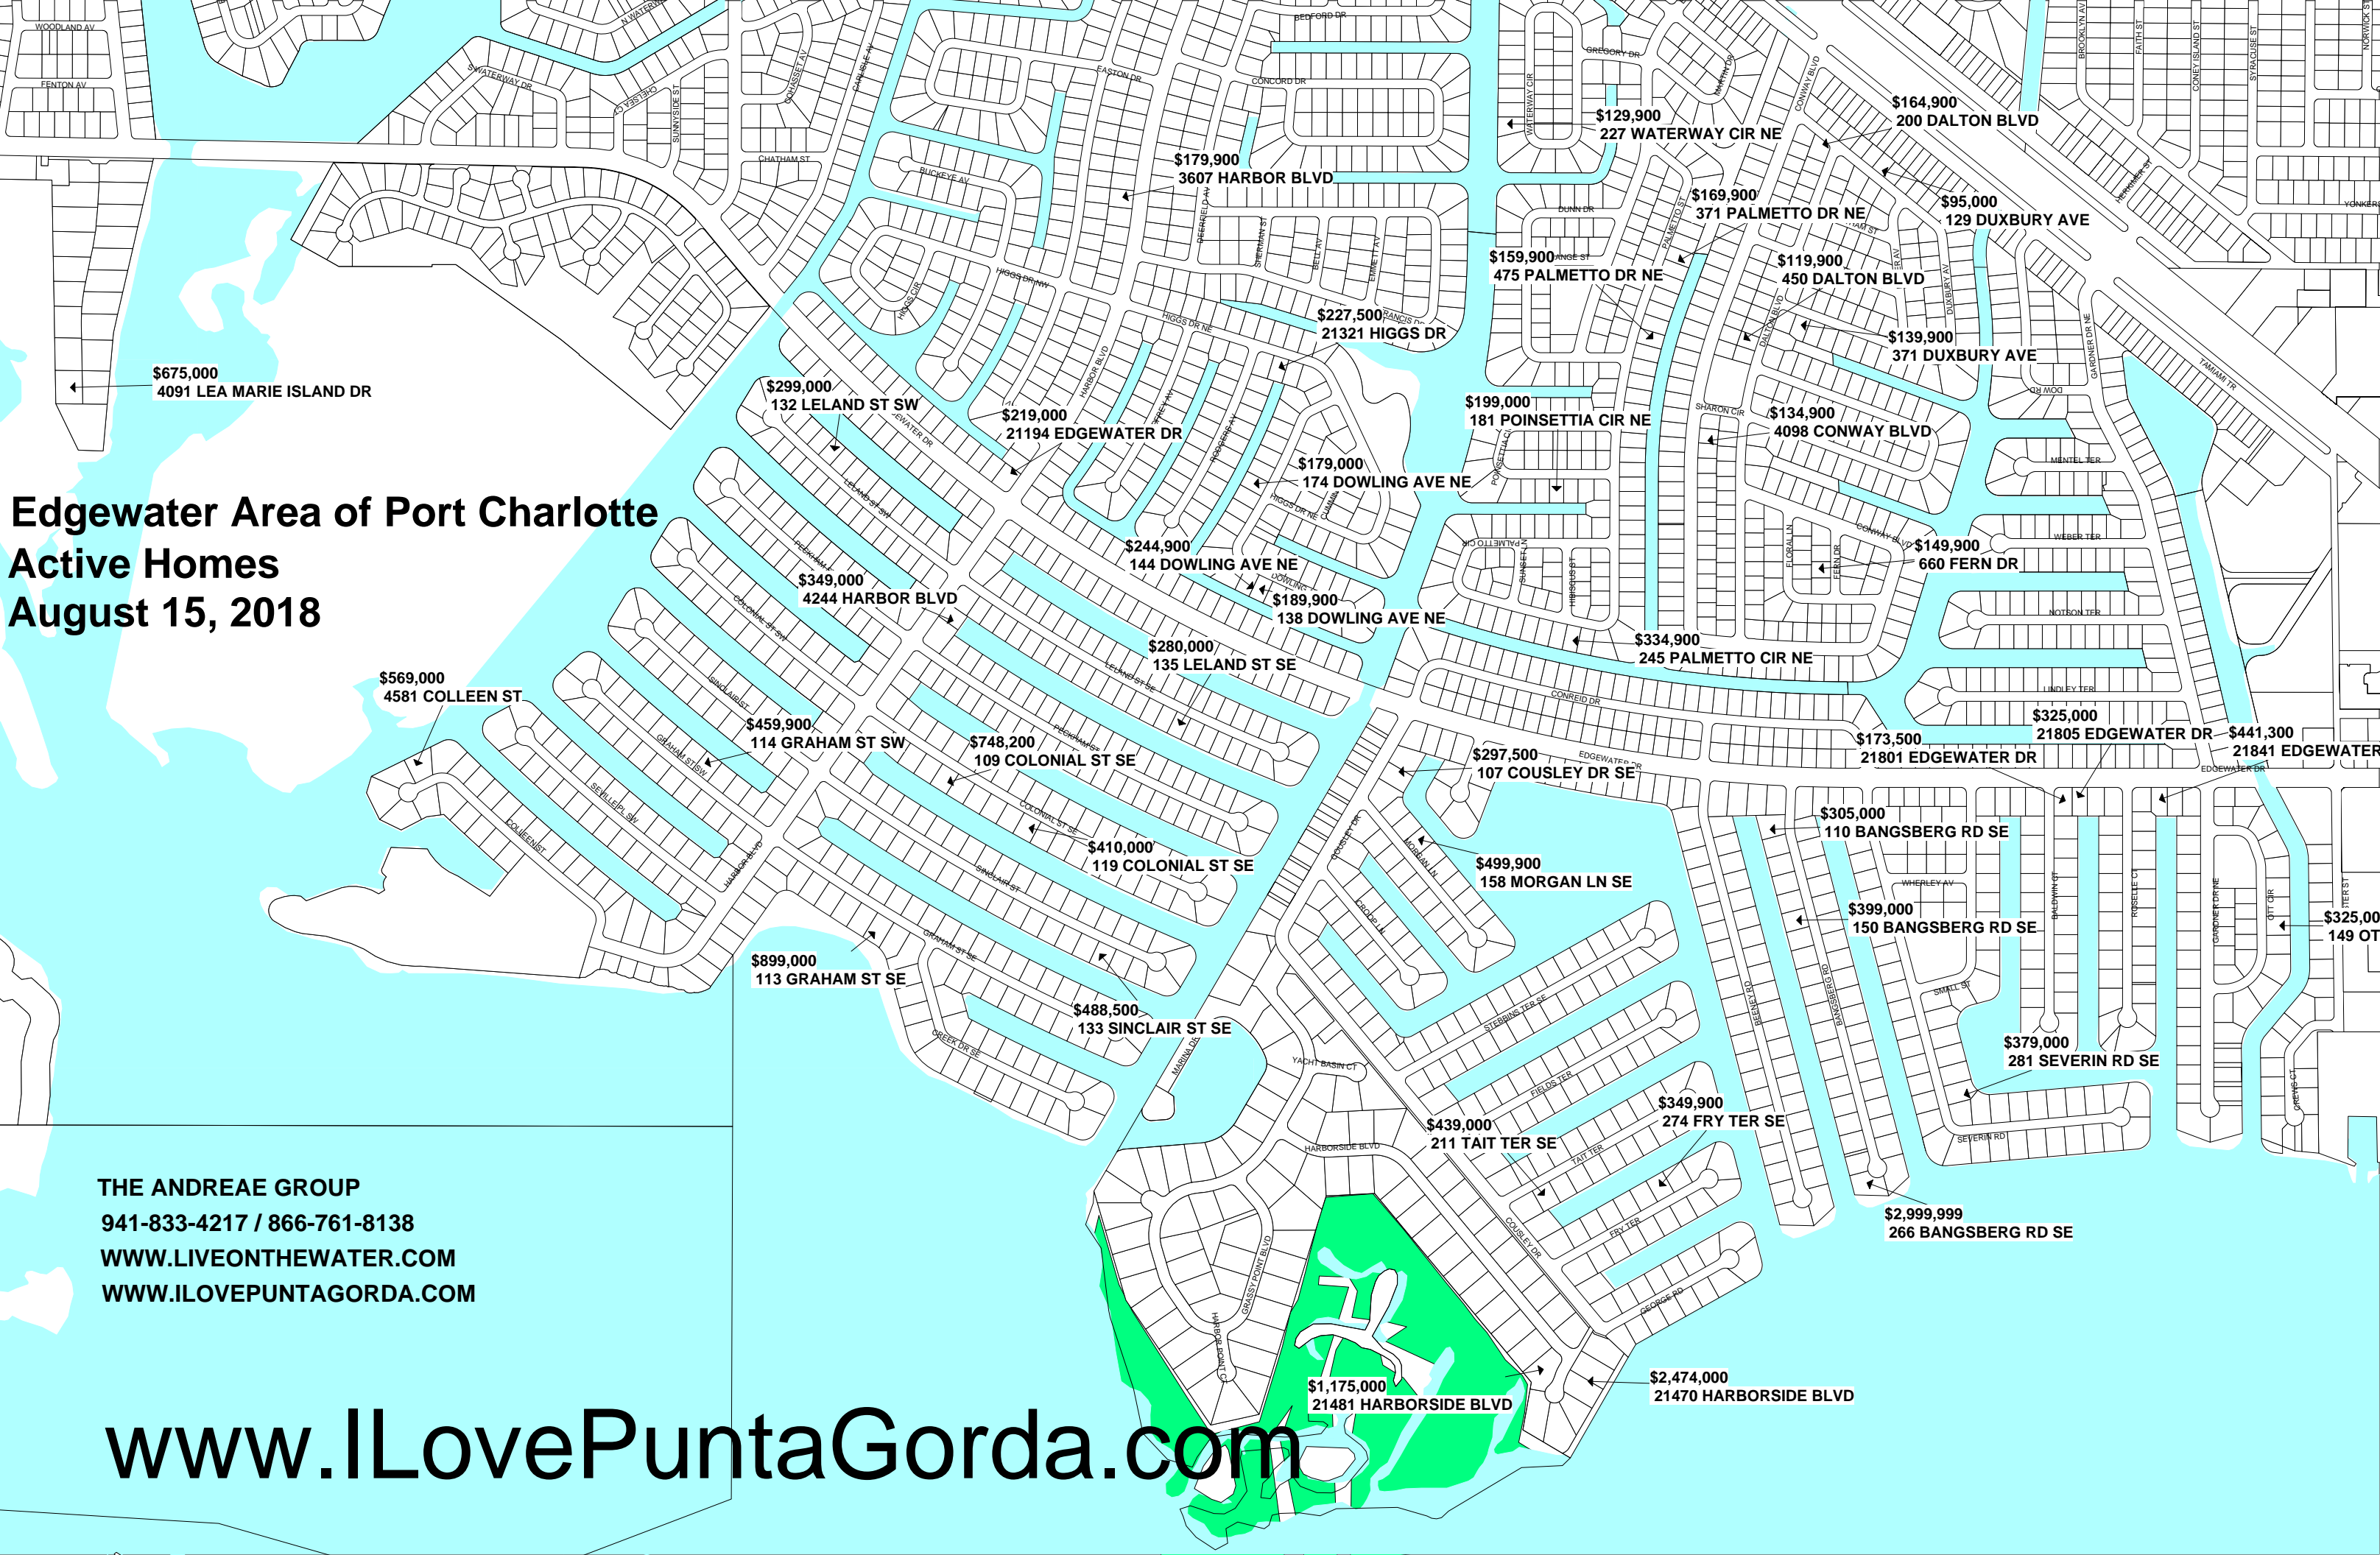

**Edgewater Area of Port Charlotte
Active Homes
August 15, 2018**

THE ANDRAE GROUP
941-833-4217 / 866-761-8138
WWW.LIVEONTHEWATER.COM
WWW.ILOVEPUNTAGORDA.COM

www.ILovePuntaGorda.com